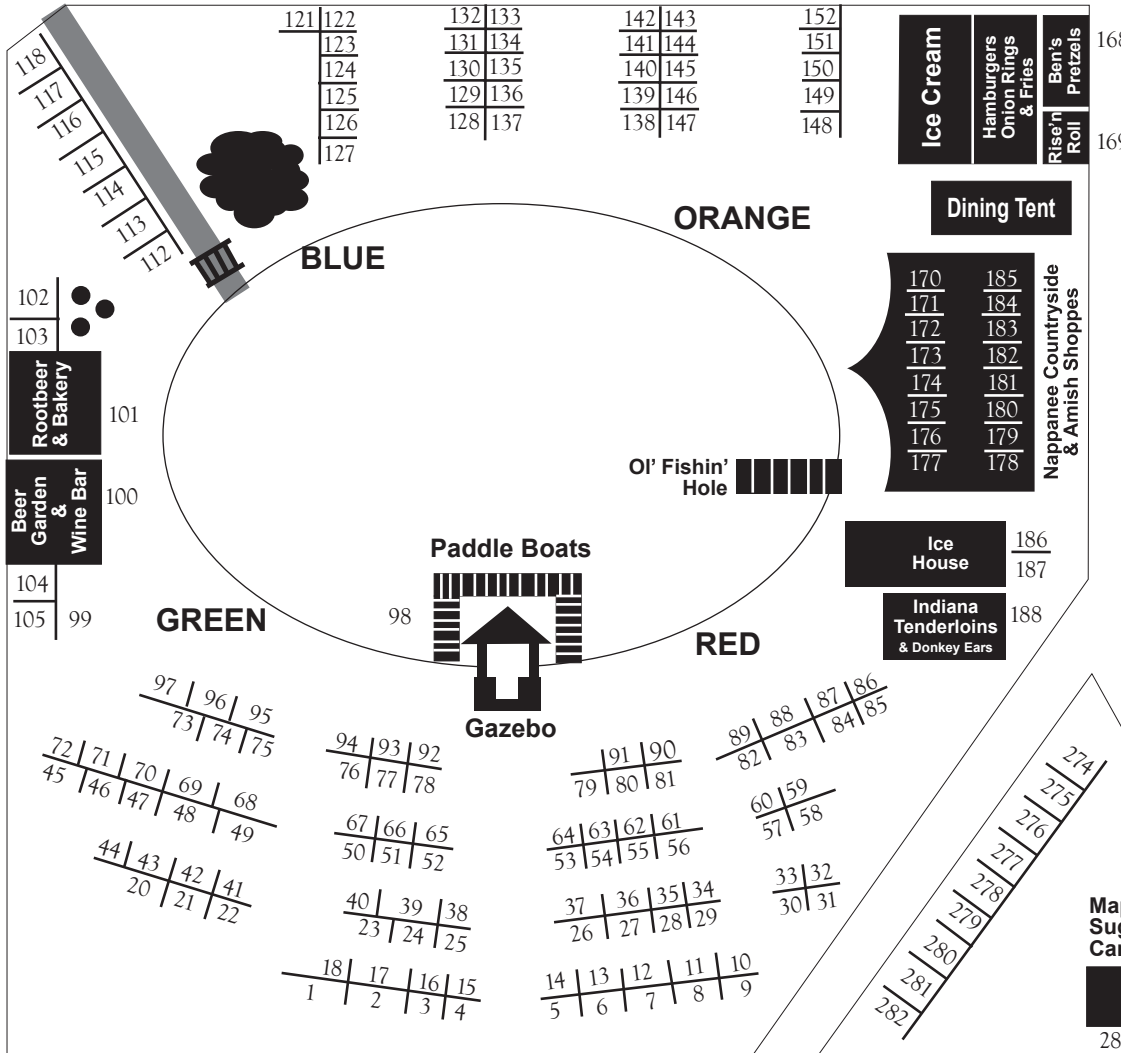

299 | 298 | 297

Restaurant Barn

296
Kettle Korn

Entrance

Children's Entertainment

294 | 293
Face Painting & Balloons

ATM

To The Round Barn Theatre

153 | 154 | 155 | 156 | 157 | 158

160 | 161 | 162 | 163

164 | 165

166 | 167

Ice Cream
Hamburgers Onion Rings & Fries
Ben's Pretzels
Rise'n Roll

Dining Tent

170 | 185
171 | 184
172 | 183
173 | 182
174 | 181
175 | 180
176 | 179
177 | 178

97 | 96 | 95
73 | 74 | 75

72 | 71 | 70 | 69 | 68
45 | 46 | 47 | 48 | 49

44 | 43 | 42 | 41
20 | 21 | 22

94 | 93 | 92
76 | 77 | 78

67 | 66 | 65
50 | 51 | 52

40 | 39 | 38
23 | 24 | 25

18 | 17 | 16 | 15
1 | 2 | 3 | 4

91 | 90
79 | 80 | 81

64 | 63 | 62 | 61
53 | 54 | 55 | 56

37 | 36 | 35 | 34
26 | 27 | 28 | 29

14 | 13 | 12 | 11 | 10
5 | 6 | 7 | 8 | 9

89 | 88 | 87 | 86
82 | 83 | 84 | 85

60 | 59
57 | 58

33 | 32
30 | 31

000